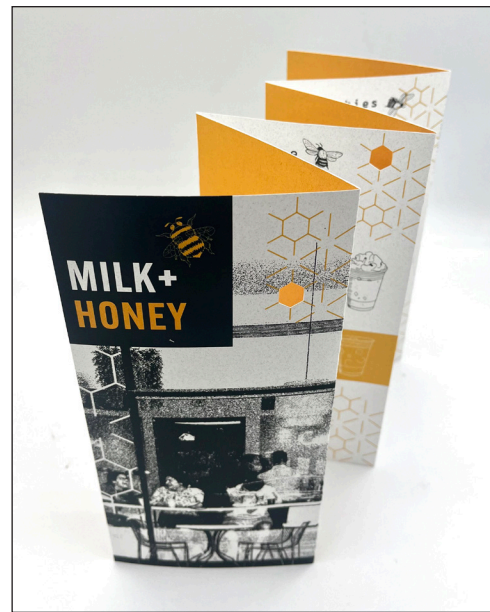

Honey, Espresso, Yogurt

FAVORITE BLENDS:

- 4.99 Green Goddess
- 5.50 Tropical Swirl
- 5.50 Sunshine Love Berry
- 6.99 The Boost
- 6.99 Banana Honey

7:00 AM - 3:00 PM
 Oswald Centre
 1100 Superior Ave
 Cleveland, OH
 (440) 558-7555