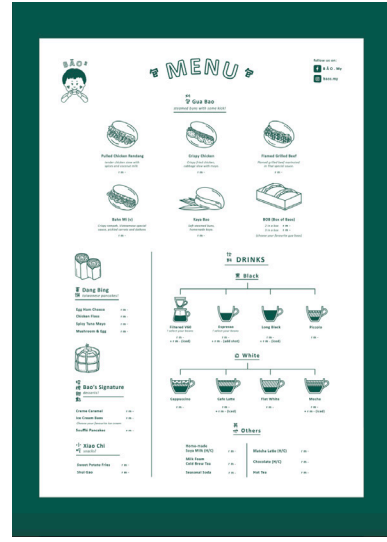

Kimberly Finch

Menu Redesign

Typography 4

Spring 2023

INSPIRATION

RESEARCH

PROPOSAL:

For my menu I am only allowed 1 color with an addition of black and must use a die cut somewhere in the piece. From a mockup I decided I wanted to bind the pages together using twine as the Milk + Honey establishment is minimalistic with wooden accents. This gives the impression of a more clean and down to earth environment with organic textures. As for the shape of the menu I would like the individual vertical rectangles that come together to make a square shape. The size won't be too big as the cafe is not a sit down setting, I'm thinking each page will be 3.5 inches wide and 7 inches long. I'm aiming for a thick, homemade feel with a brown paper color that will compliment the black typeface. For my die cuts I will use hexagonal, beehive inspired shapes inspired by the logo of the cafe. As I am only one color I thought it would be best to use illustration for the food imagery rather than photos. I am considering having a yellow toned image on the front and back of the menu printed in white, it will depend on whichever paper I choose.

Milk + HONEY

BAKERS

- _____ 00.00
- _____ 00.00
- _____ 00.00
- _____ 00.00
- _____ 00.00

CUSTOMIZE

① Base ② Creamer ③ Topping

DRINKS

- _____ 00.00
- _____ 00.60
- _____ 00.00
- _____ 00.00
- _____ 00.00

BRUNCH